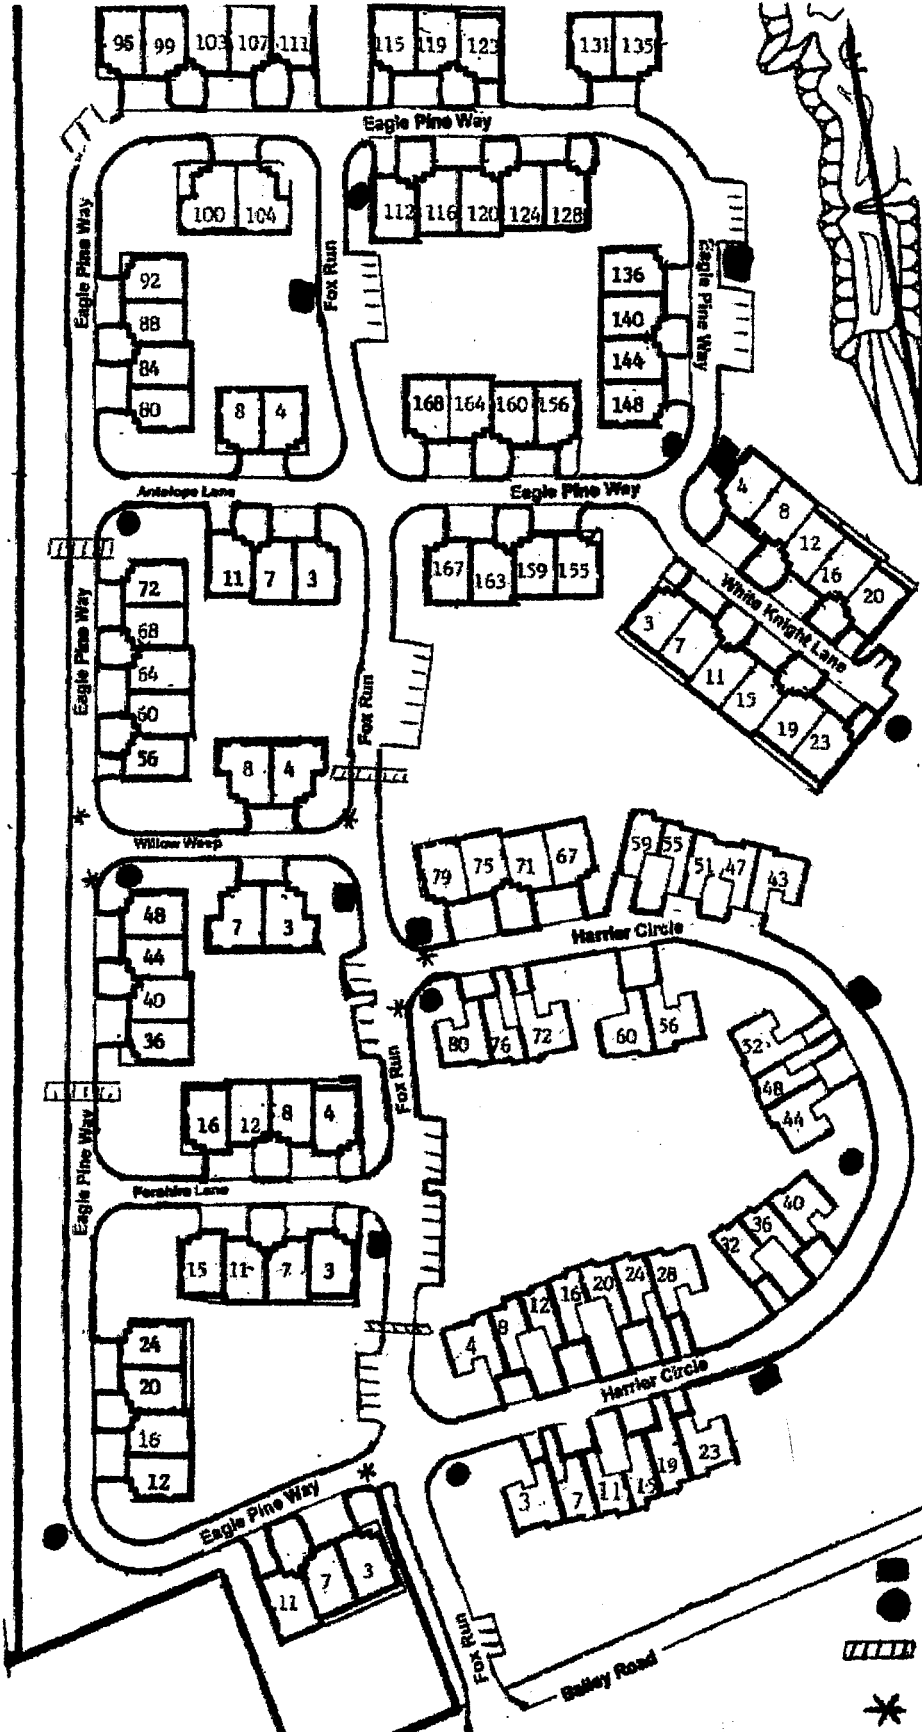

PARKSIDE TOWNHOMES

HENRIETTA, NY 14623

Antelope Lane
#s 3-11
5 total units

Eagle Pine way
#s 3-168
49 total units

Forshire Lane
#s 3-16
8 total units

Harrier circle
#s 3-80
33 total units

Willow Weep
#s 3-8
4 total units

White Knight Lane
#s 3-23
11 units total

- MAILBOX (S)
- FIRE HYDRANT (H)
- ▨ SPEED BUMP (H)
- * STOP SIGN. (S)