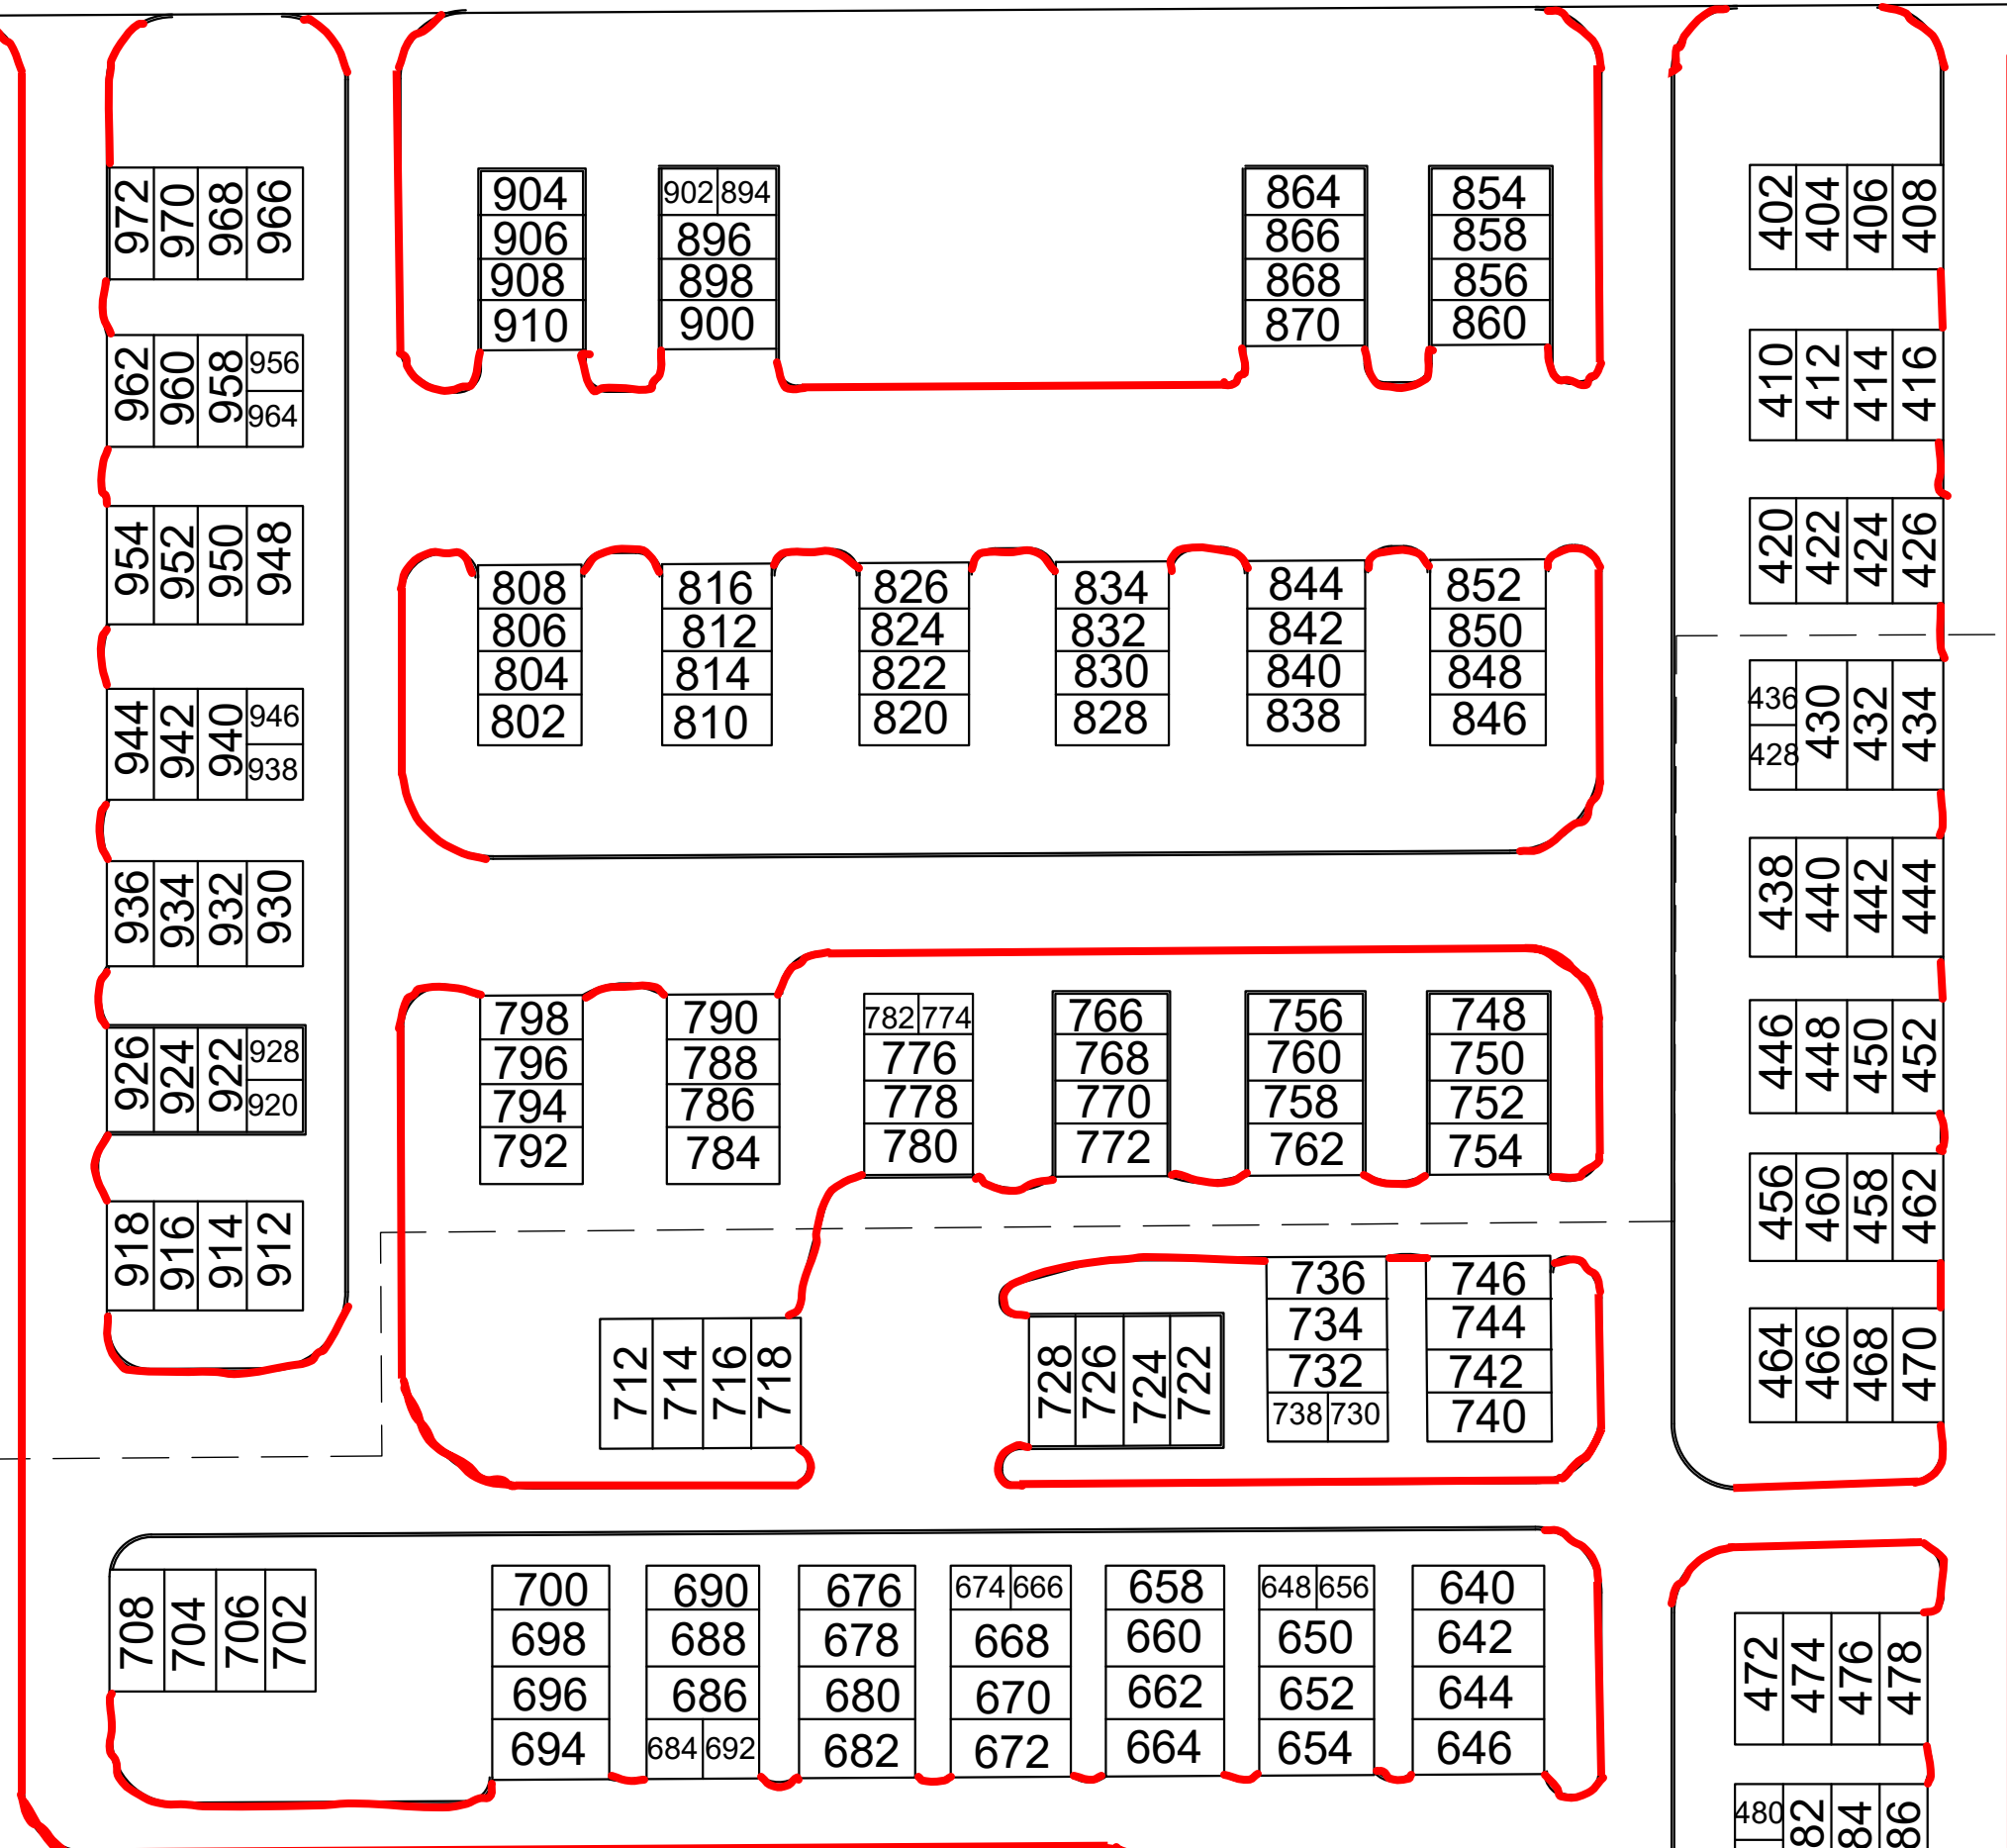

EASTBROOKE MAP

PHASE III

FRENCH ROAD

PHASE I

PHASE II

**Red Line Indicate No Parking Anytime
November 1 through April 1**