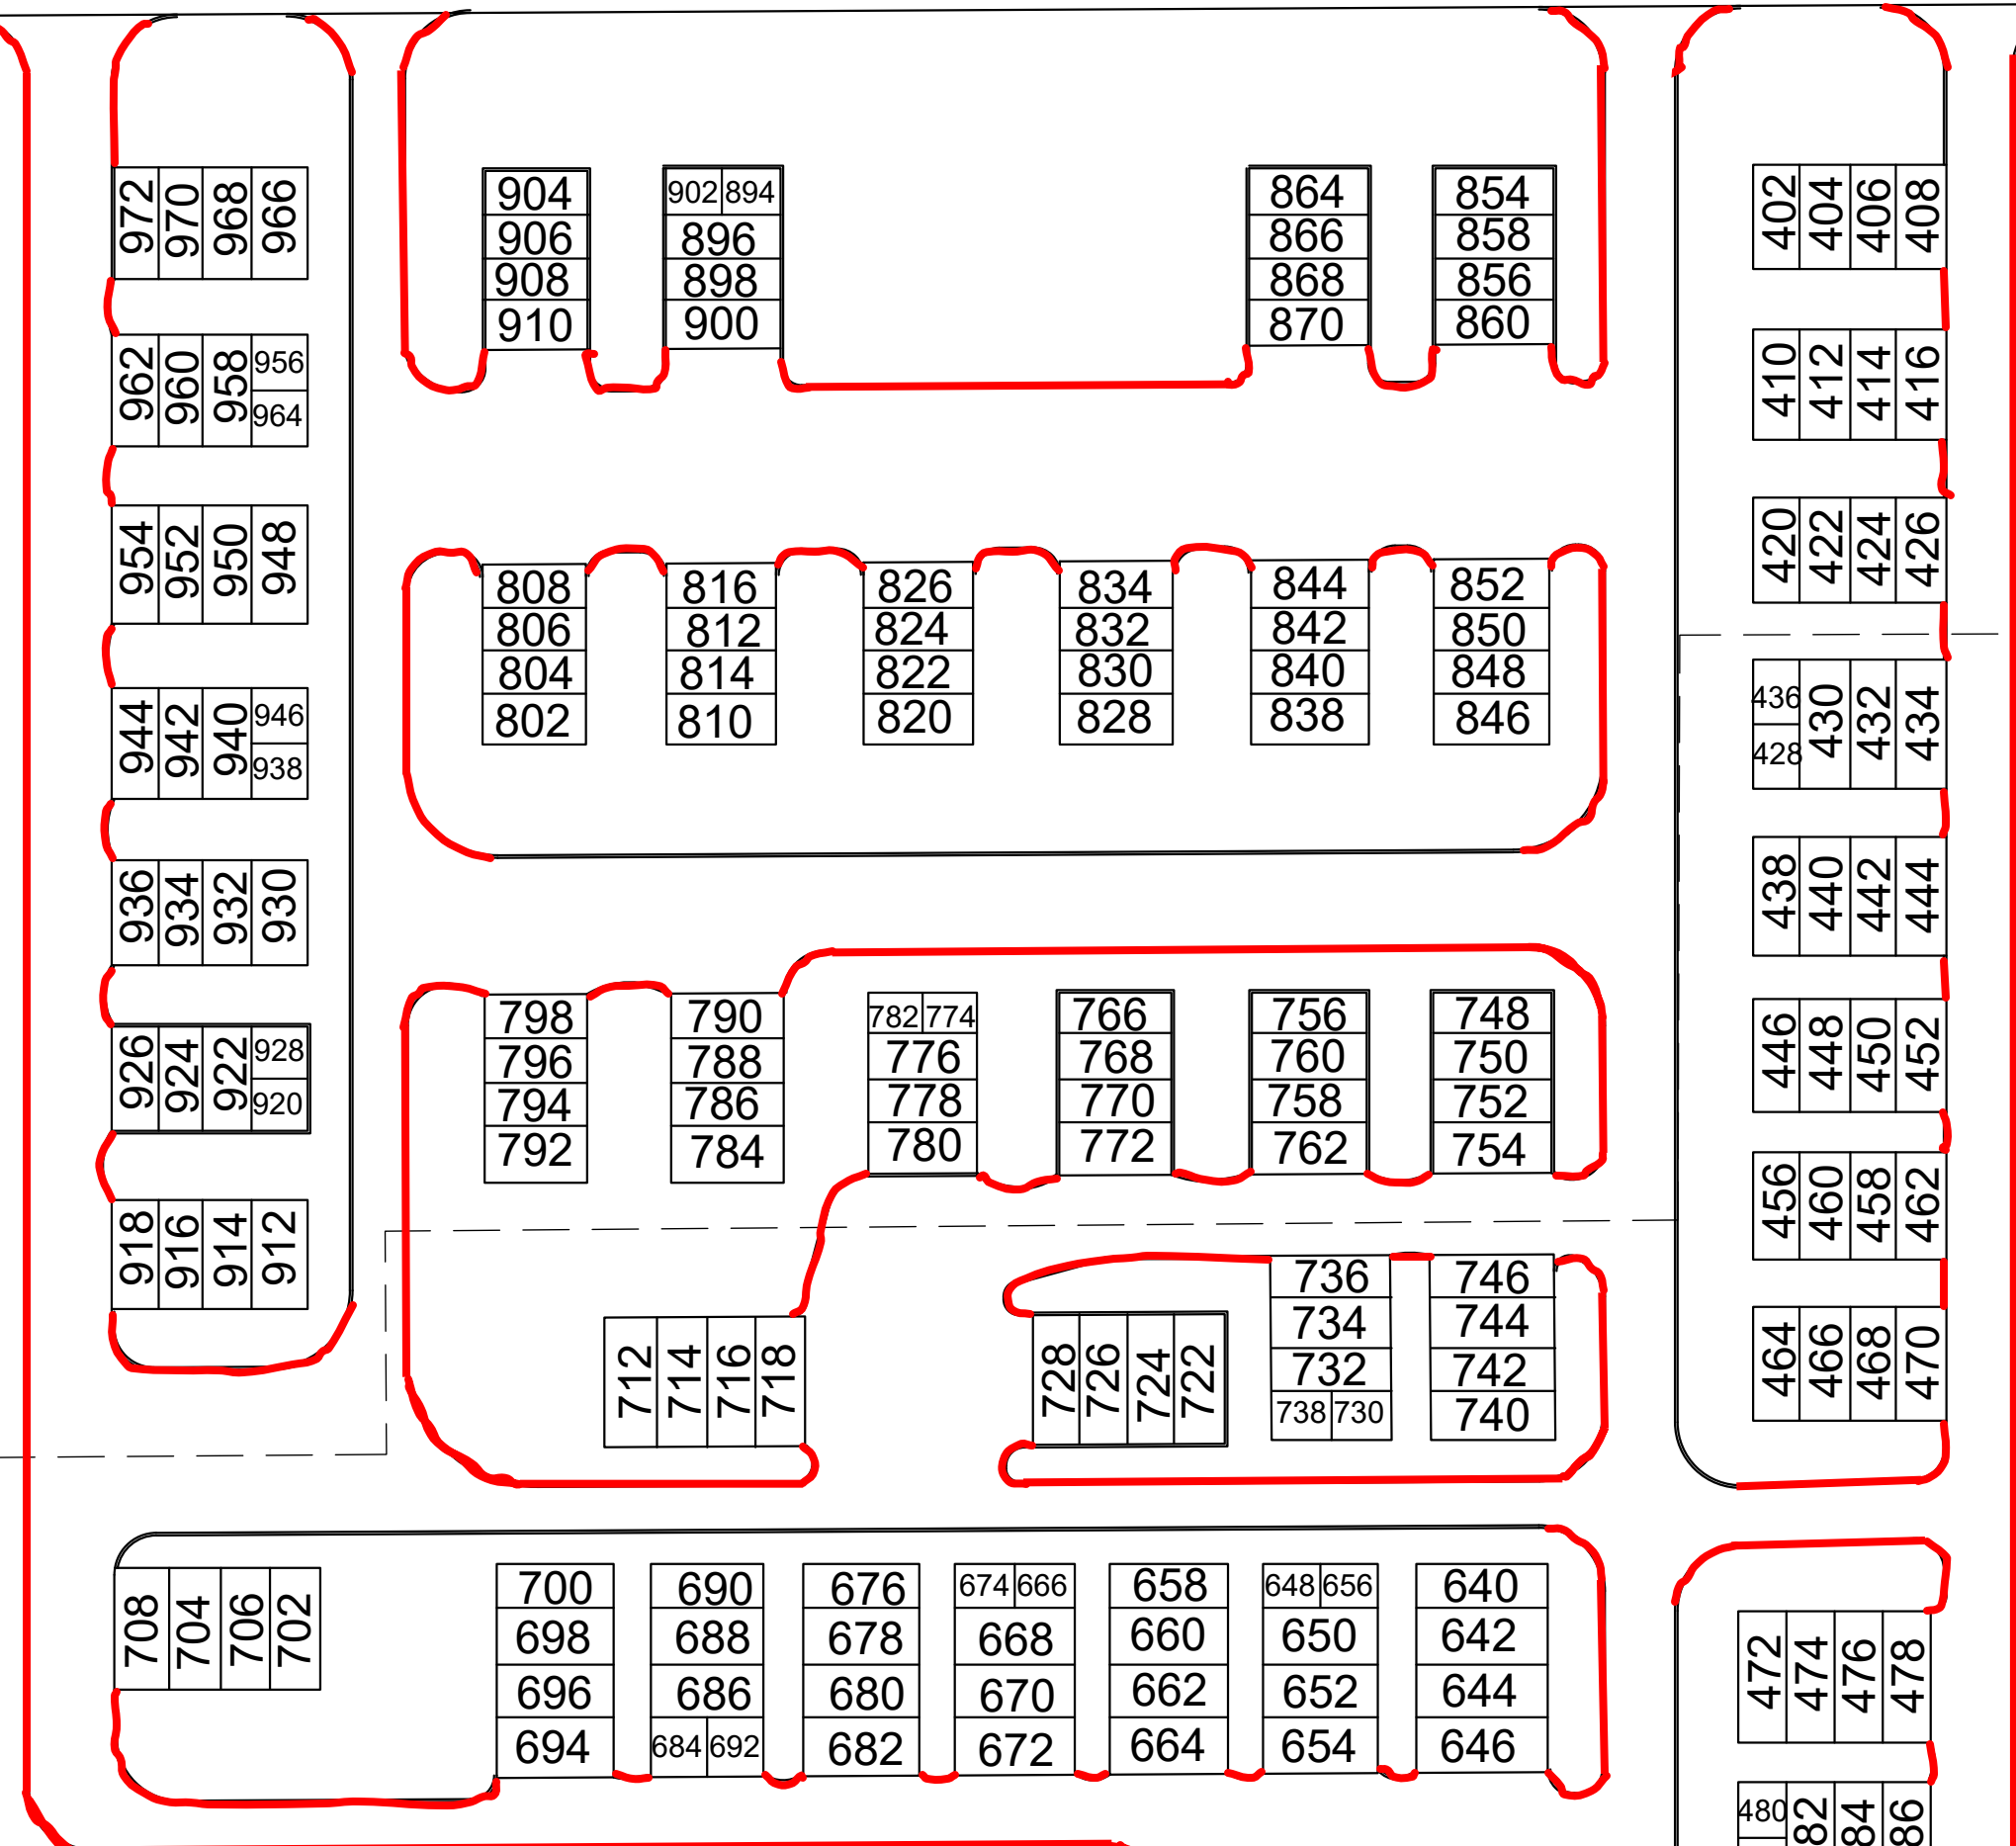

# EASTBROOKE MAP

## PHASE III

FRENCH ROAD

## PHASE I

## PHASE II

Red Line Indicate No Parking Anytime